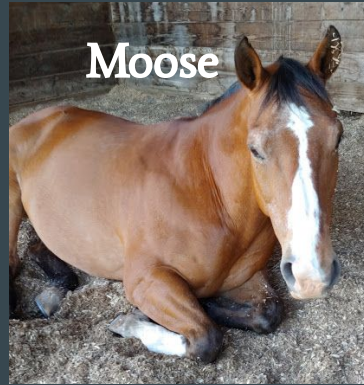

# Colors of the EquiCenter

...

EQUICENTER  
AT THE WILLIAM & MILDRED LEVINE RANCH

**Color: Bay-** shades of brown, black mane & tails

**Color: Dark Bay**- dark shades of brown, black mane & tails

**Clover**

**Ranger**

**Mavrick**

**Hero**

# Color: Paints

Spirit

Dream

Ritchie

**Color: Sorrel-** uniform color, flaxen mane and tail.

**Color: Gruella-** This is a color of horses in the dun family, characterized by tan-gray or mouse-colored hairs on the body, often with shoulder and dorsal stripes and black barring on the lower legs, ark of face and legs. Rayne is our only horse of this color.

**Color: Black** - Autumn is our only horse of this color