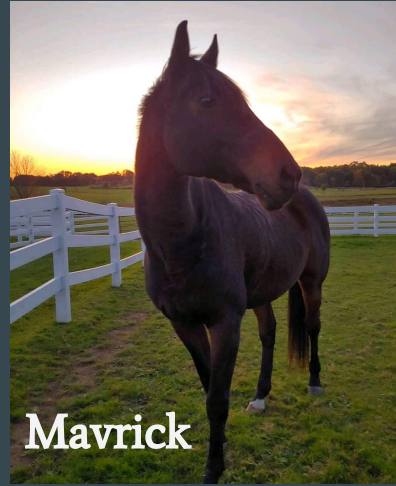

# Colors of the EquiCenter

...

EQUICENTER  
AT THE WILLIAM & MILDRED LEVINE RANCH

**Color: Bay-** shades of brown, black mane & tails

**Color: Dark Bay**- dark shades of brown, black mane & tails

**Clover**

**Ranger**

**Mavrick**

**Hero**

# Color: Chestnut- shades of red

Solo

Alf

Wally

Carissa

**Color: Black** - Autumn is our only horse of this color